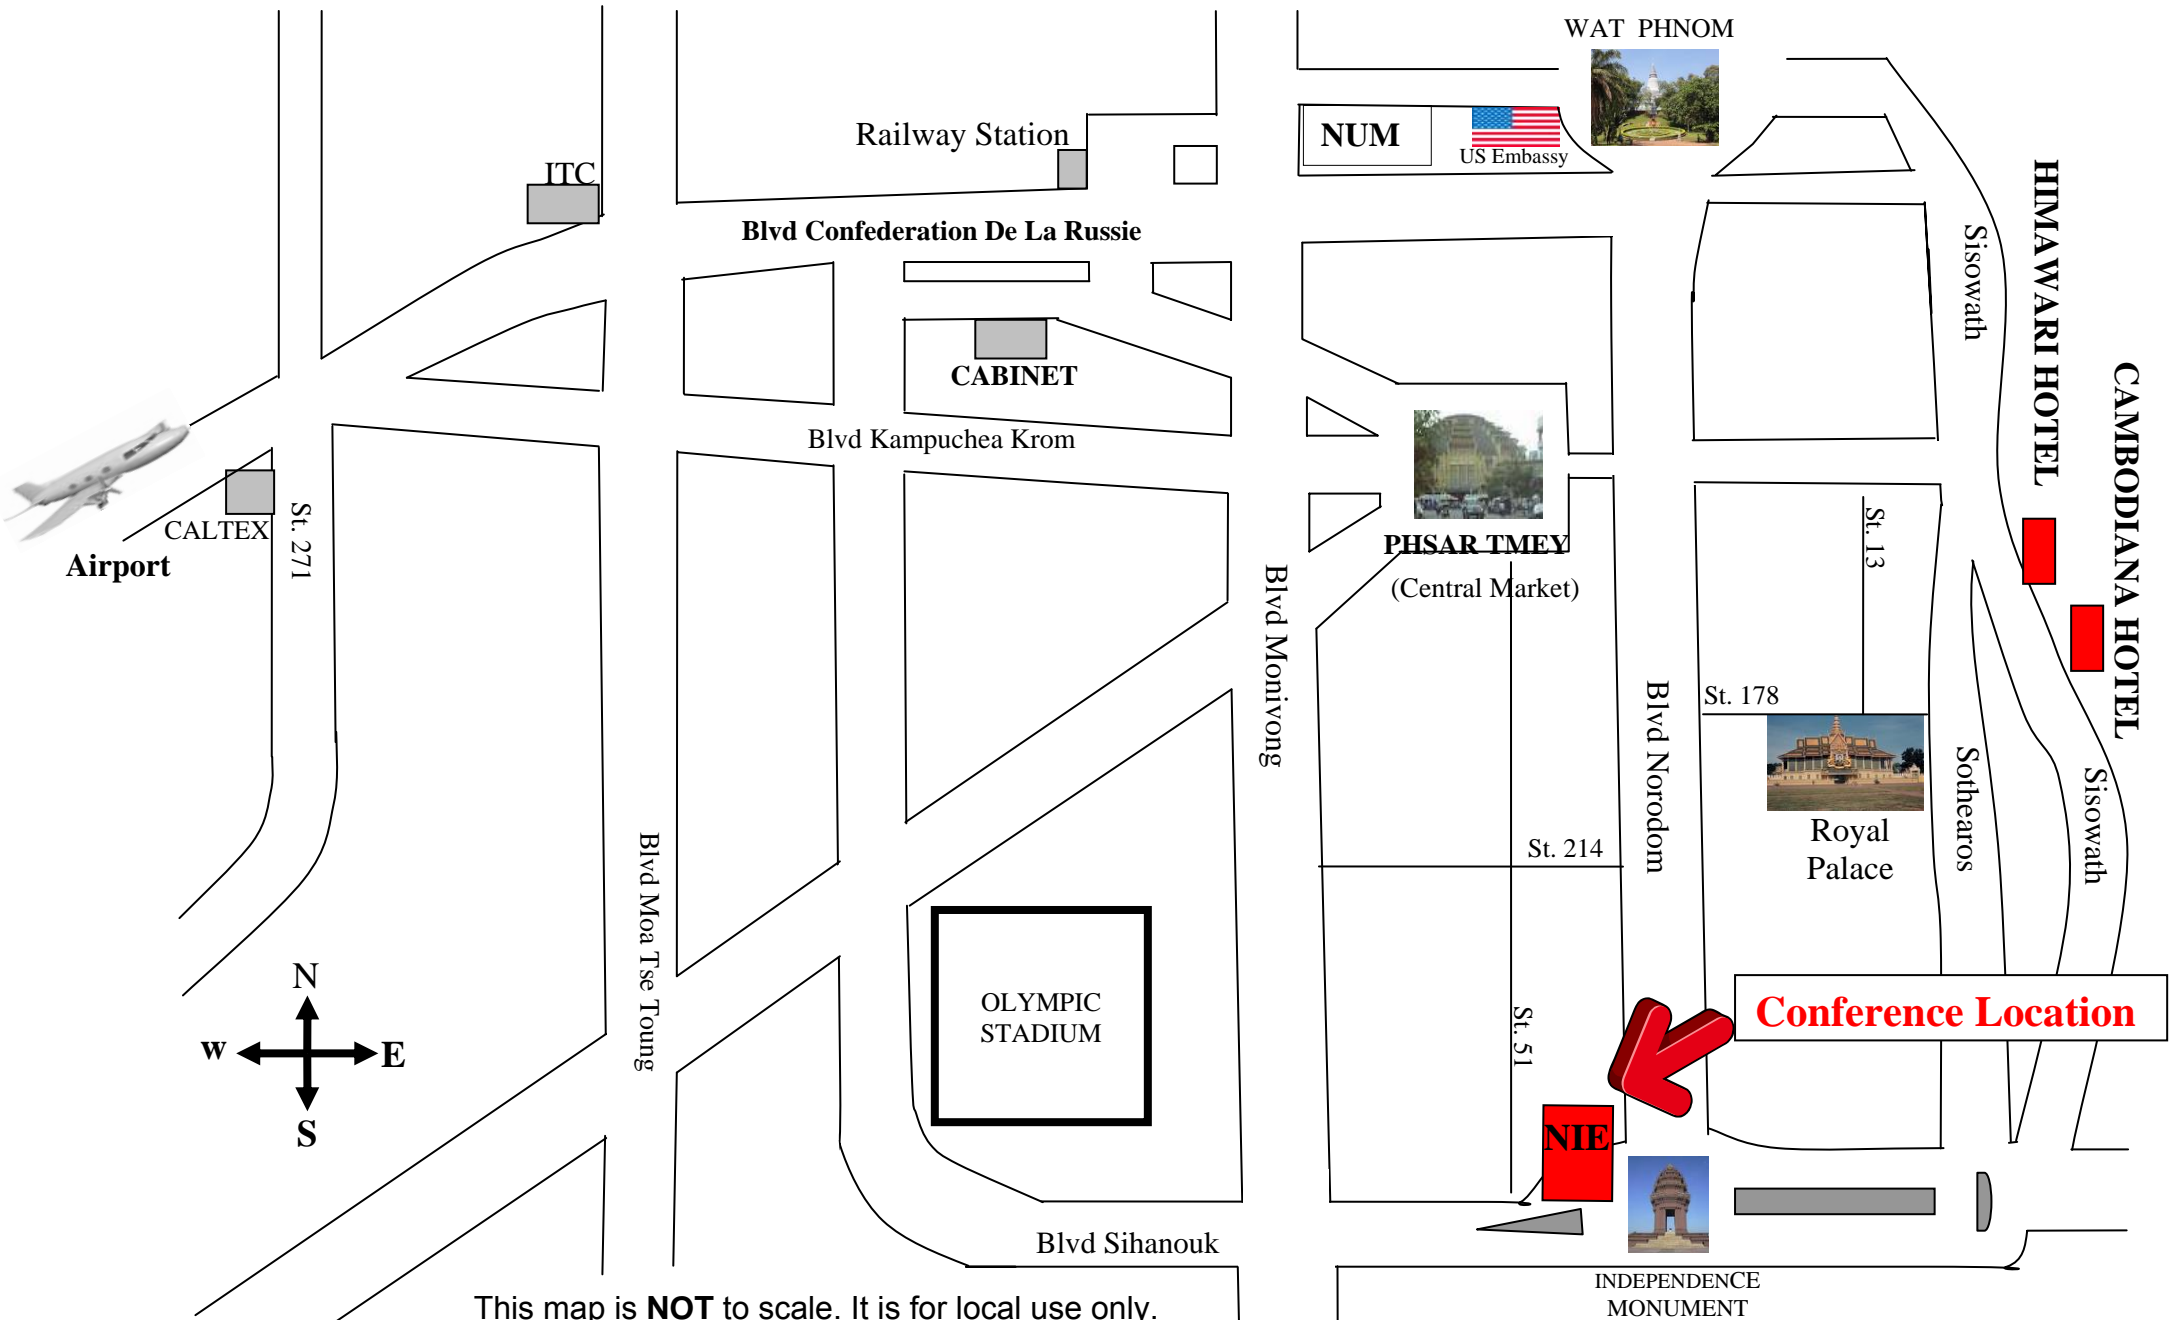

CamTESOL CONFERENCE LOCATION MAP

Conference Entrance is via Blvd Sihanouk

This map is **NOT** to scale. It is for local use only.
Central Market to NIE is \approx 1.5km