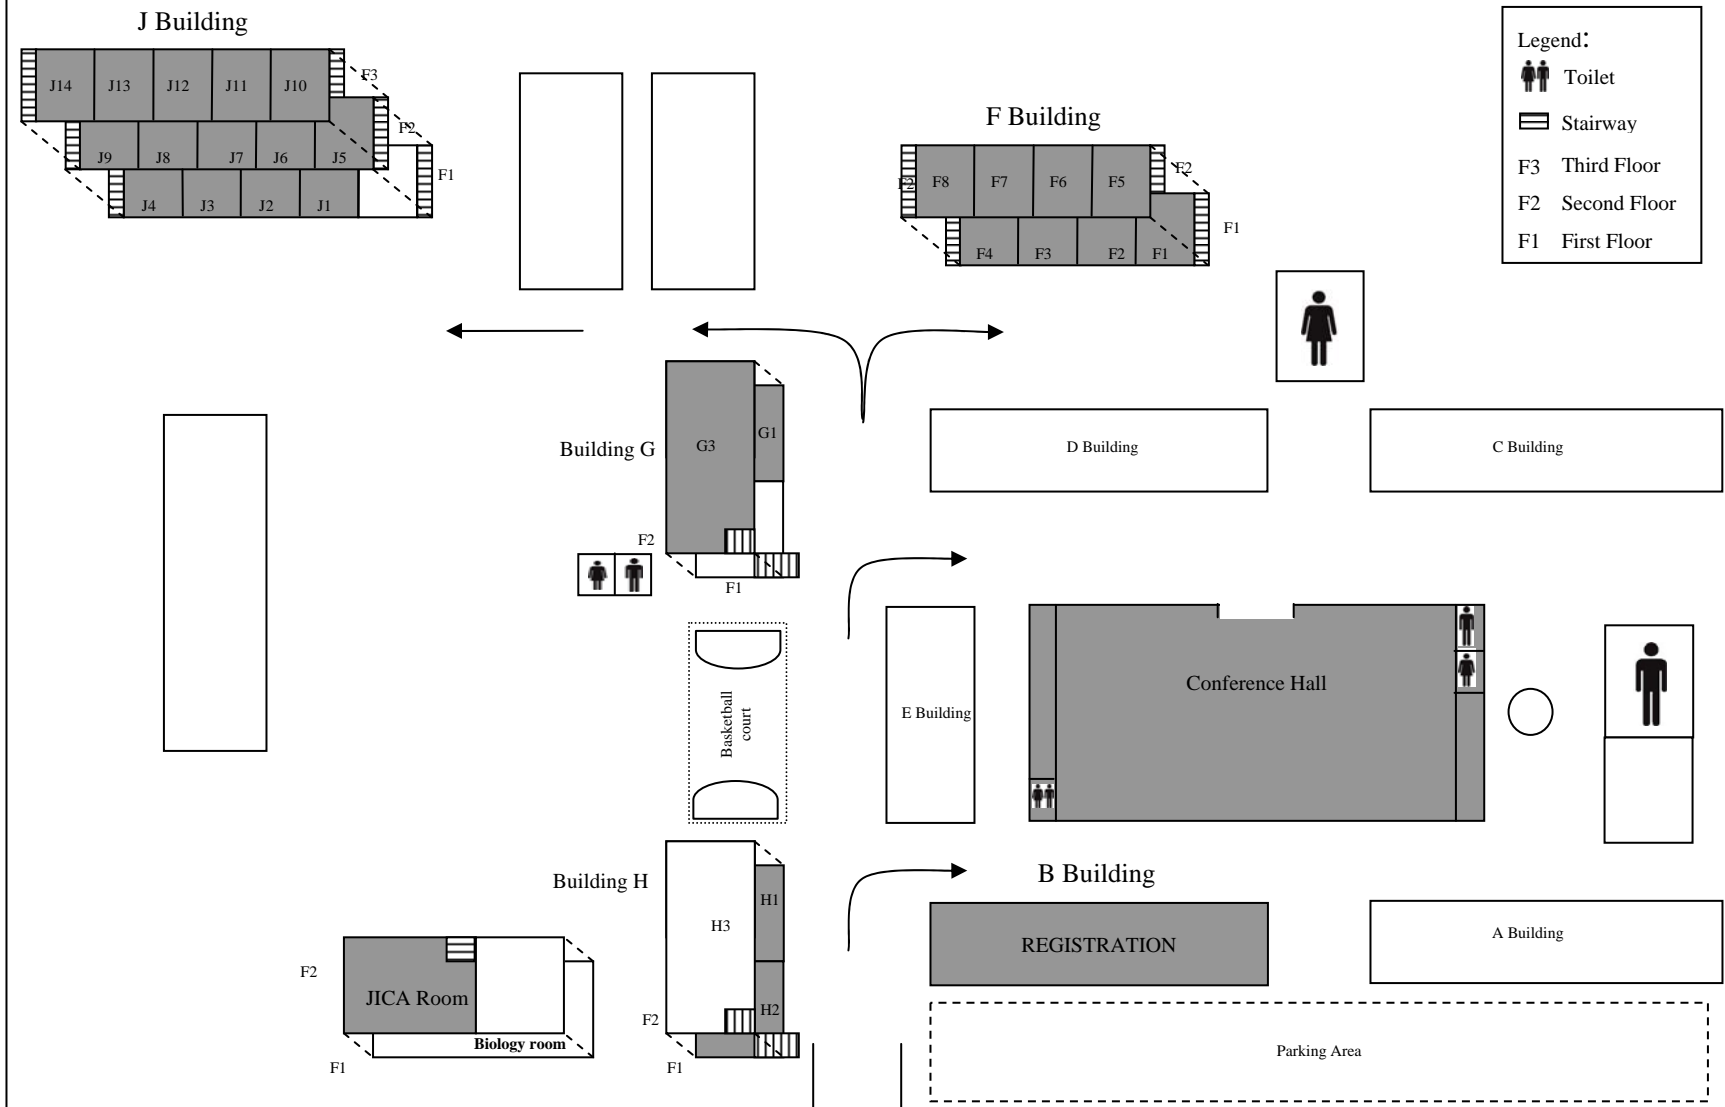

Main Entrance

'H' BUILDING

Computer Room

Conference Hall

- Primary School (J)
- JICA Room

- High School (F)

- Conference Hall
- 'A' & 'B' Classrooms
- Lunch/tea Area
- Registration Area

USEFUL INFORMATION

Morning tea will be served in the Conference Hall on Saturday and Sunday.

Afternoon tea will be served at 15:40 on Saturday.

Lunch will be served at 13.10 on Saturday.

Toilets are located at the two ends of the conference hall.

Legend:

-  Toilet
-  Stairway
- F3 Third Floor
- F2 Second Floor
- F1 First Floor

Enter
Here

Norodoum Blvd

Sihanouk Blvd